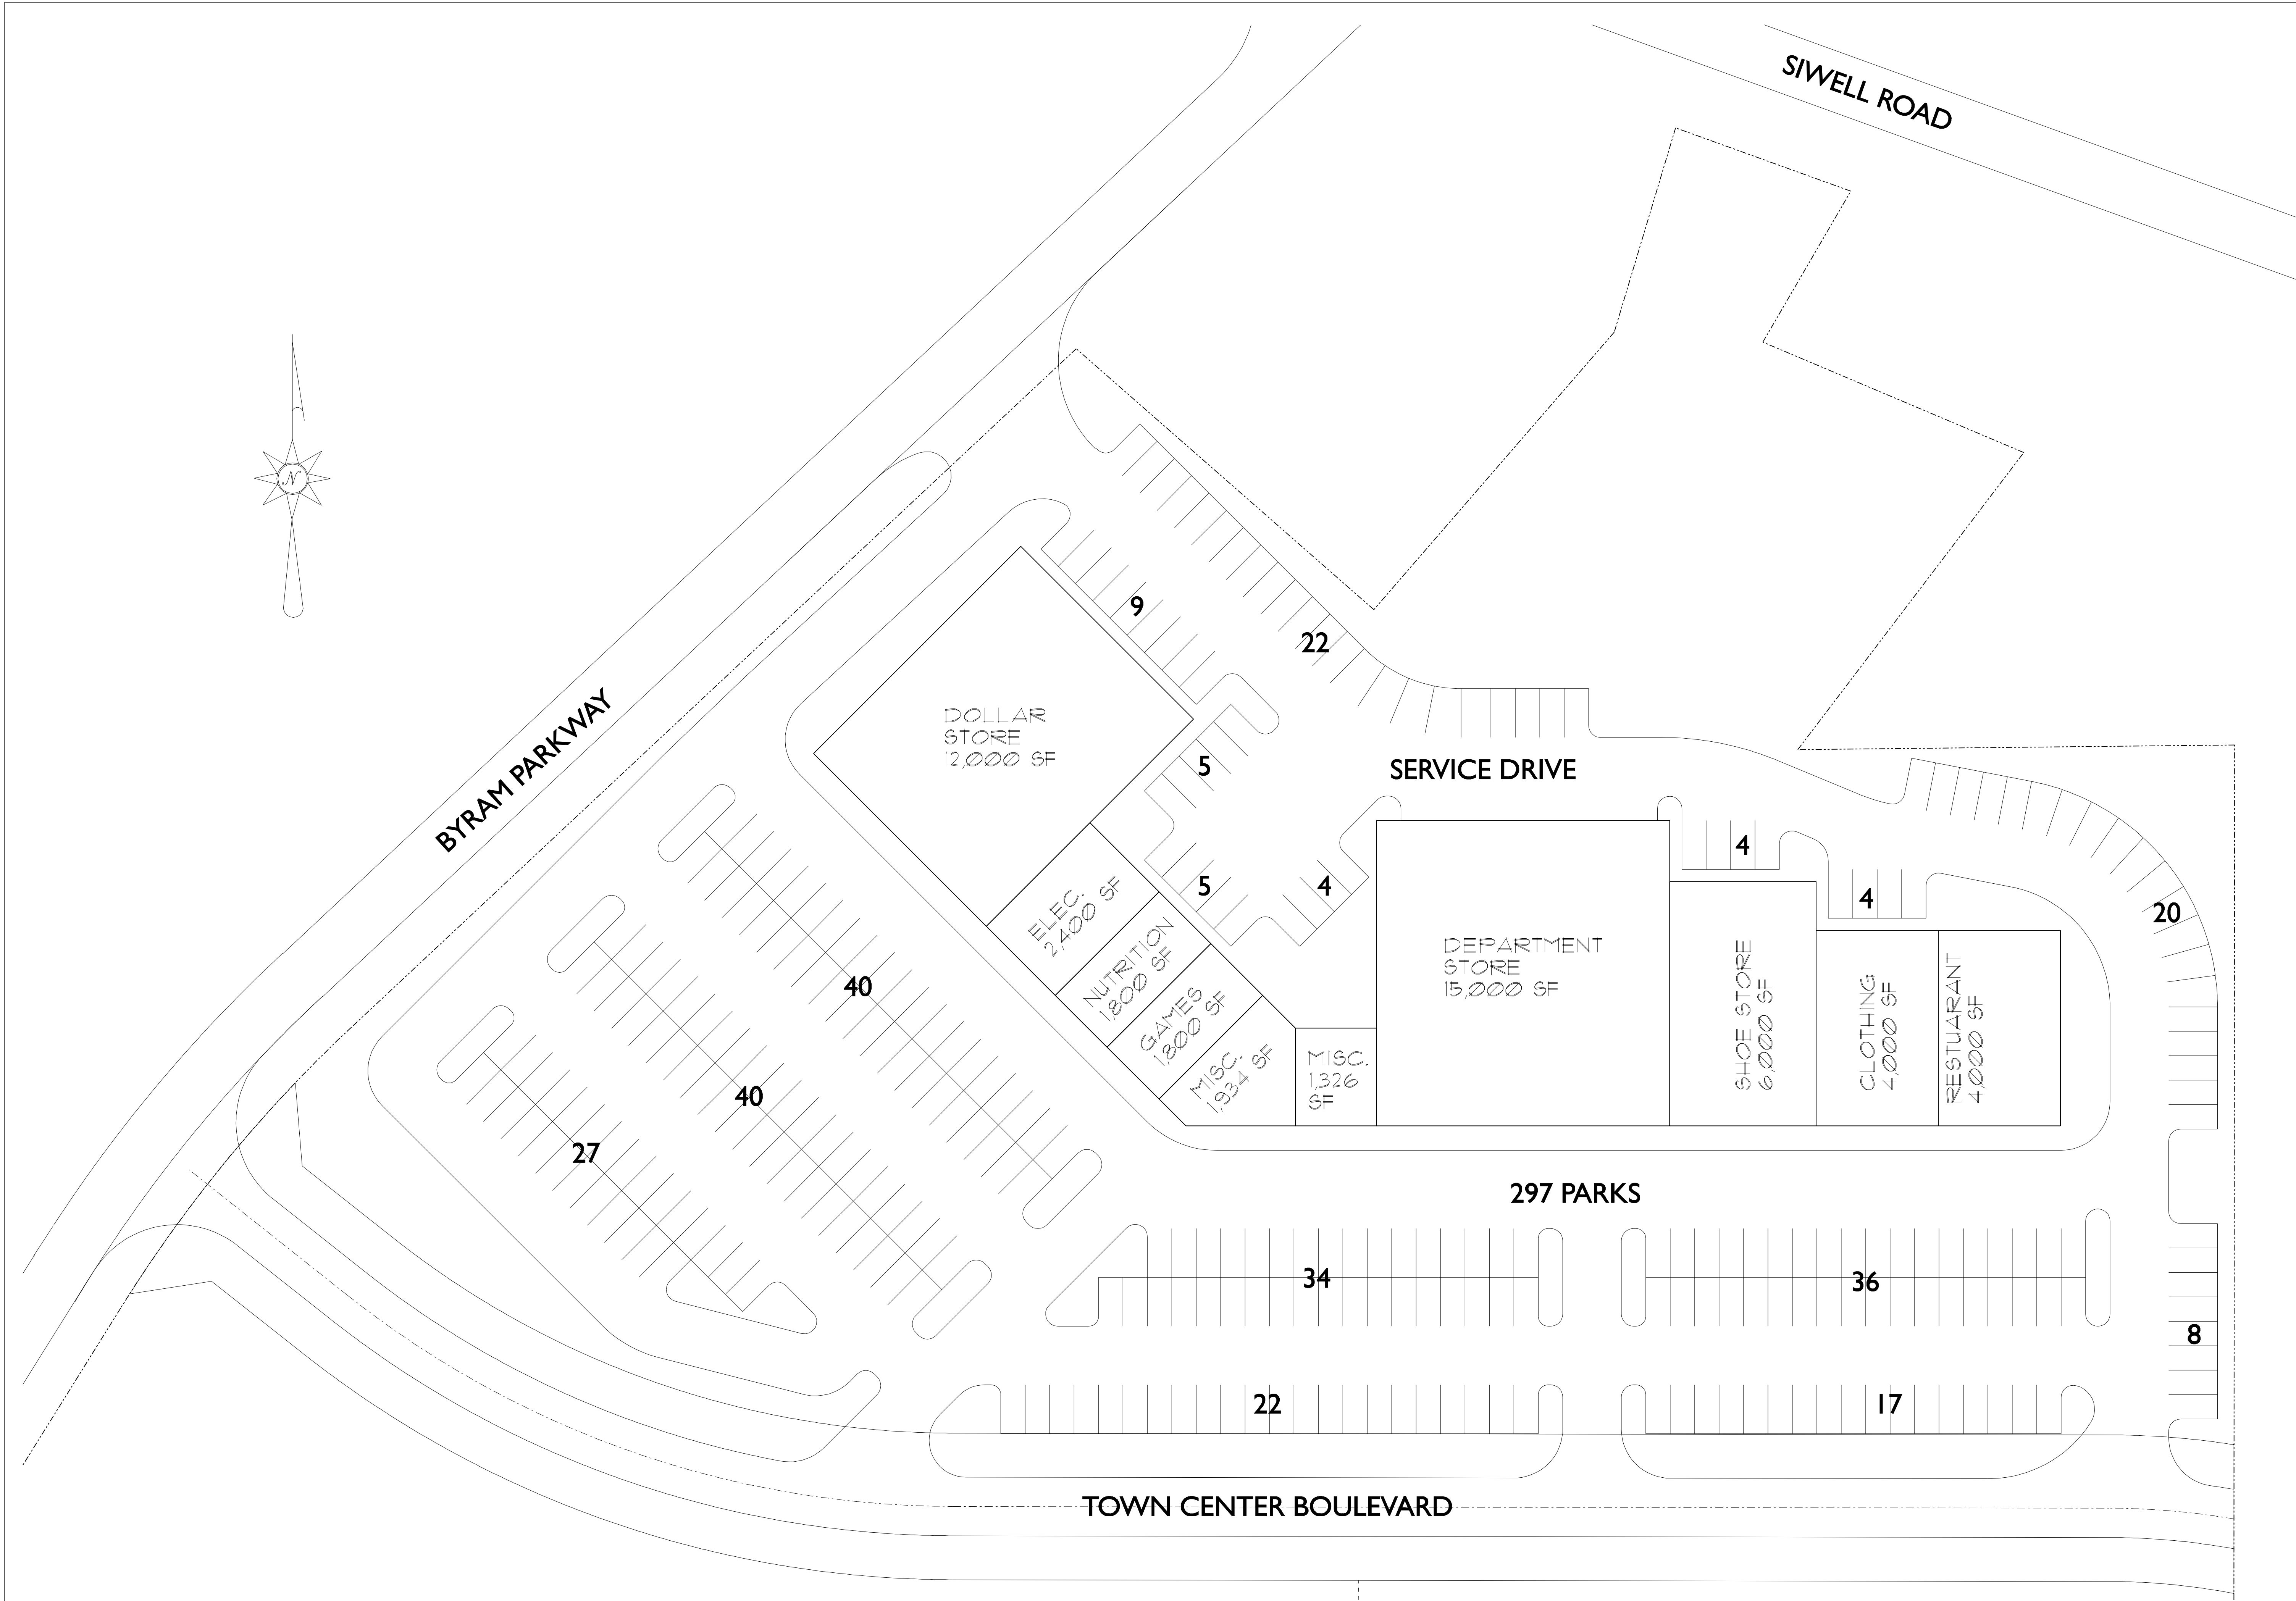

Revisions:

Site Layout

The Shops At Town Center
Byram, Mississippi
Southeast Properties

Project No.: #104.17
Date: 20 May 2010
Drawn By:
File:

A001

Sheet No.

Site Layout

Scale: 1' = 30' - 0"